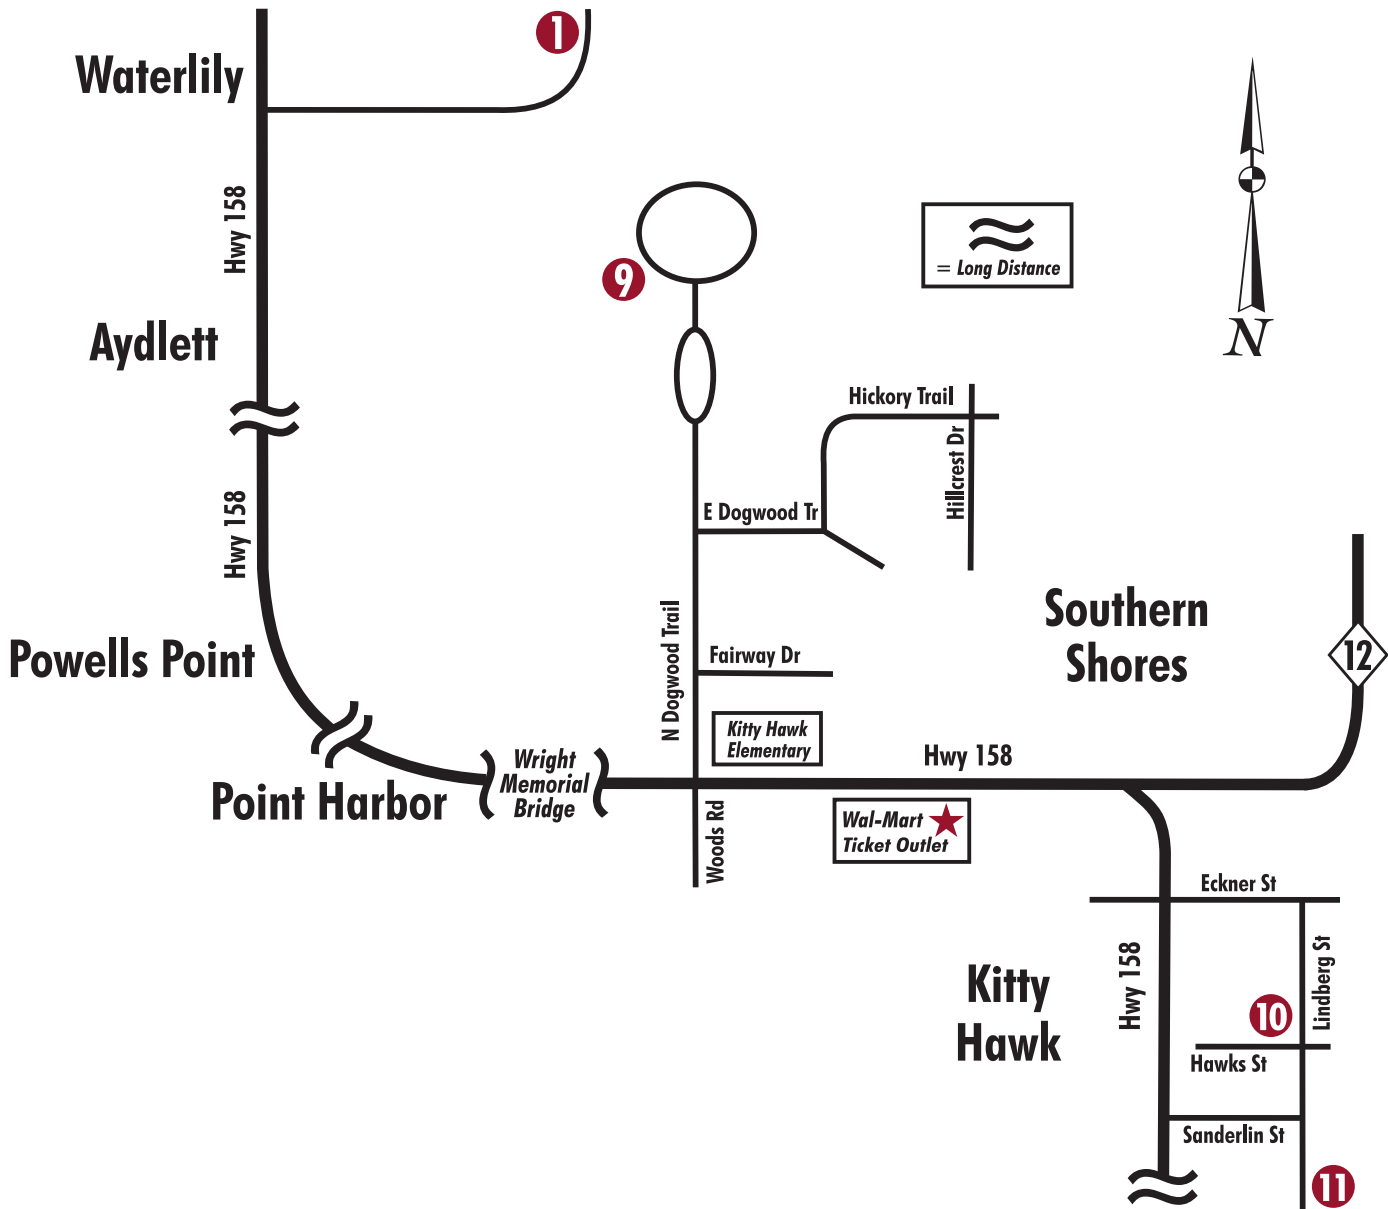

Tomato Patch Pizzeria

Monterey Dr

Lighthouse Dr

Whalehead Dr

Duck

5

6

7

8

= Long Distance

Southern Shores

Hwy 158

TICKET LOCATION

Wal-Mart

Kitty Hawk

Hwy 158

Waterlily

Hwy 158

Aydlett

Hwy 158

Powells Point

Point Harbor

Wright Memorial Bridge

N Dogwood Trail

Colington Rd

Ocean Bay Blvd

14

Boundary St

Atlantic St

15

Villa Dunes Dr

JOCKEY'S RIDGE